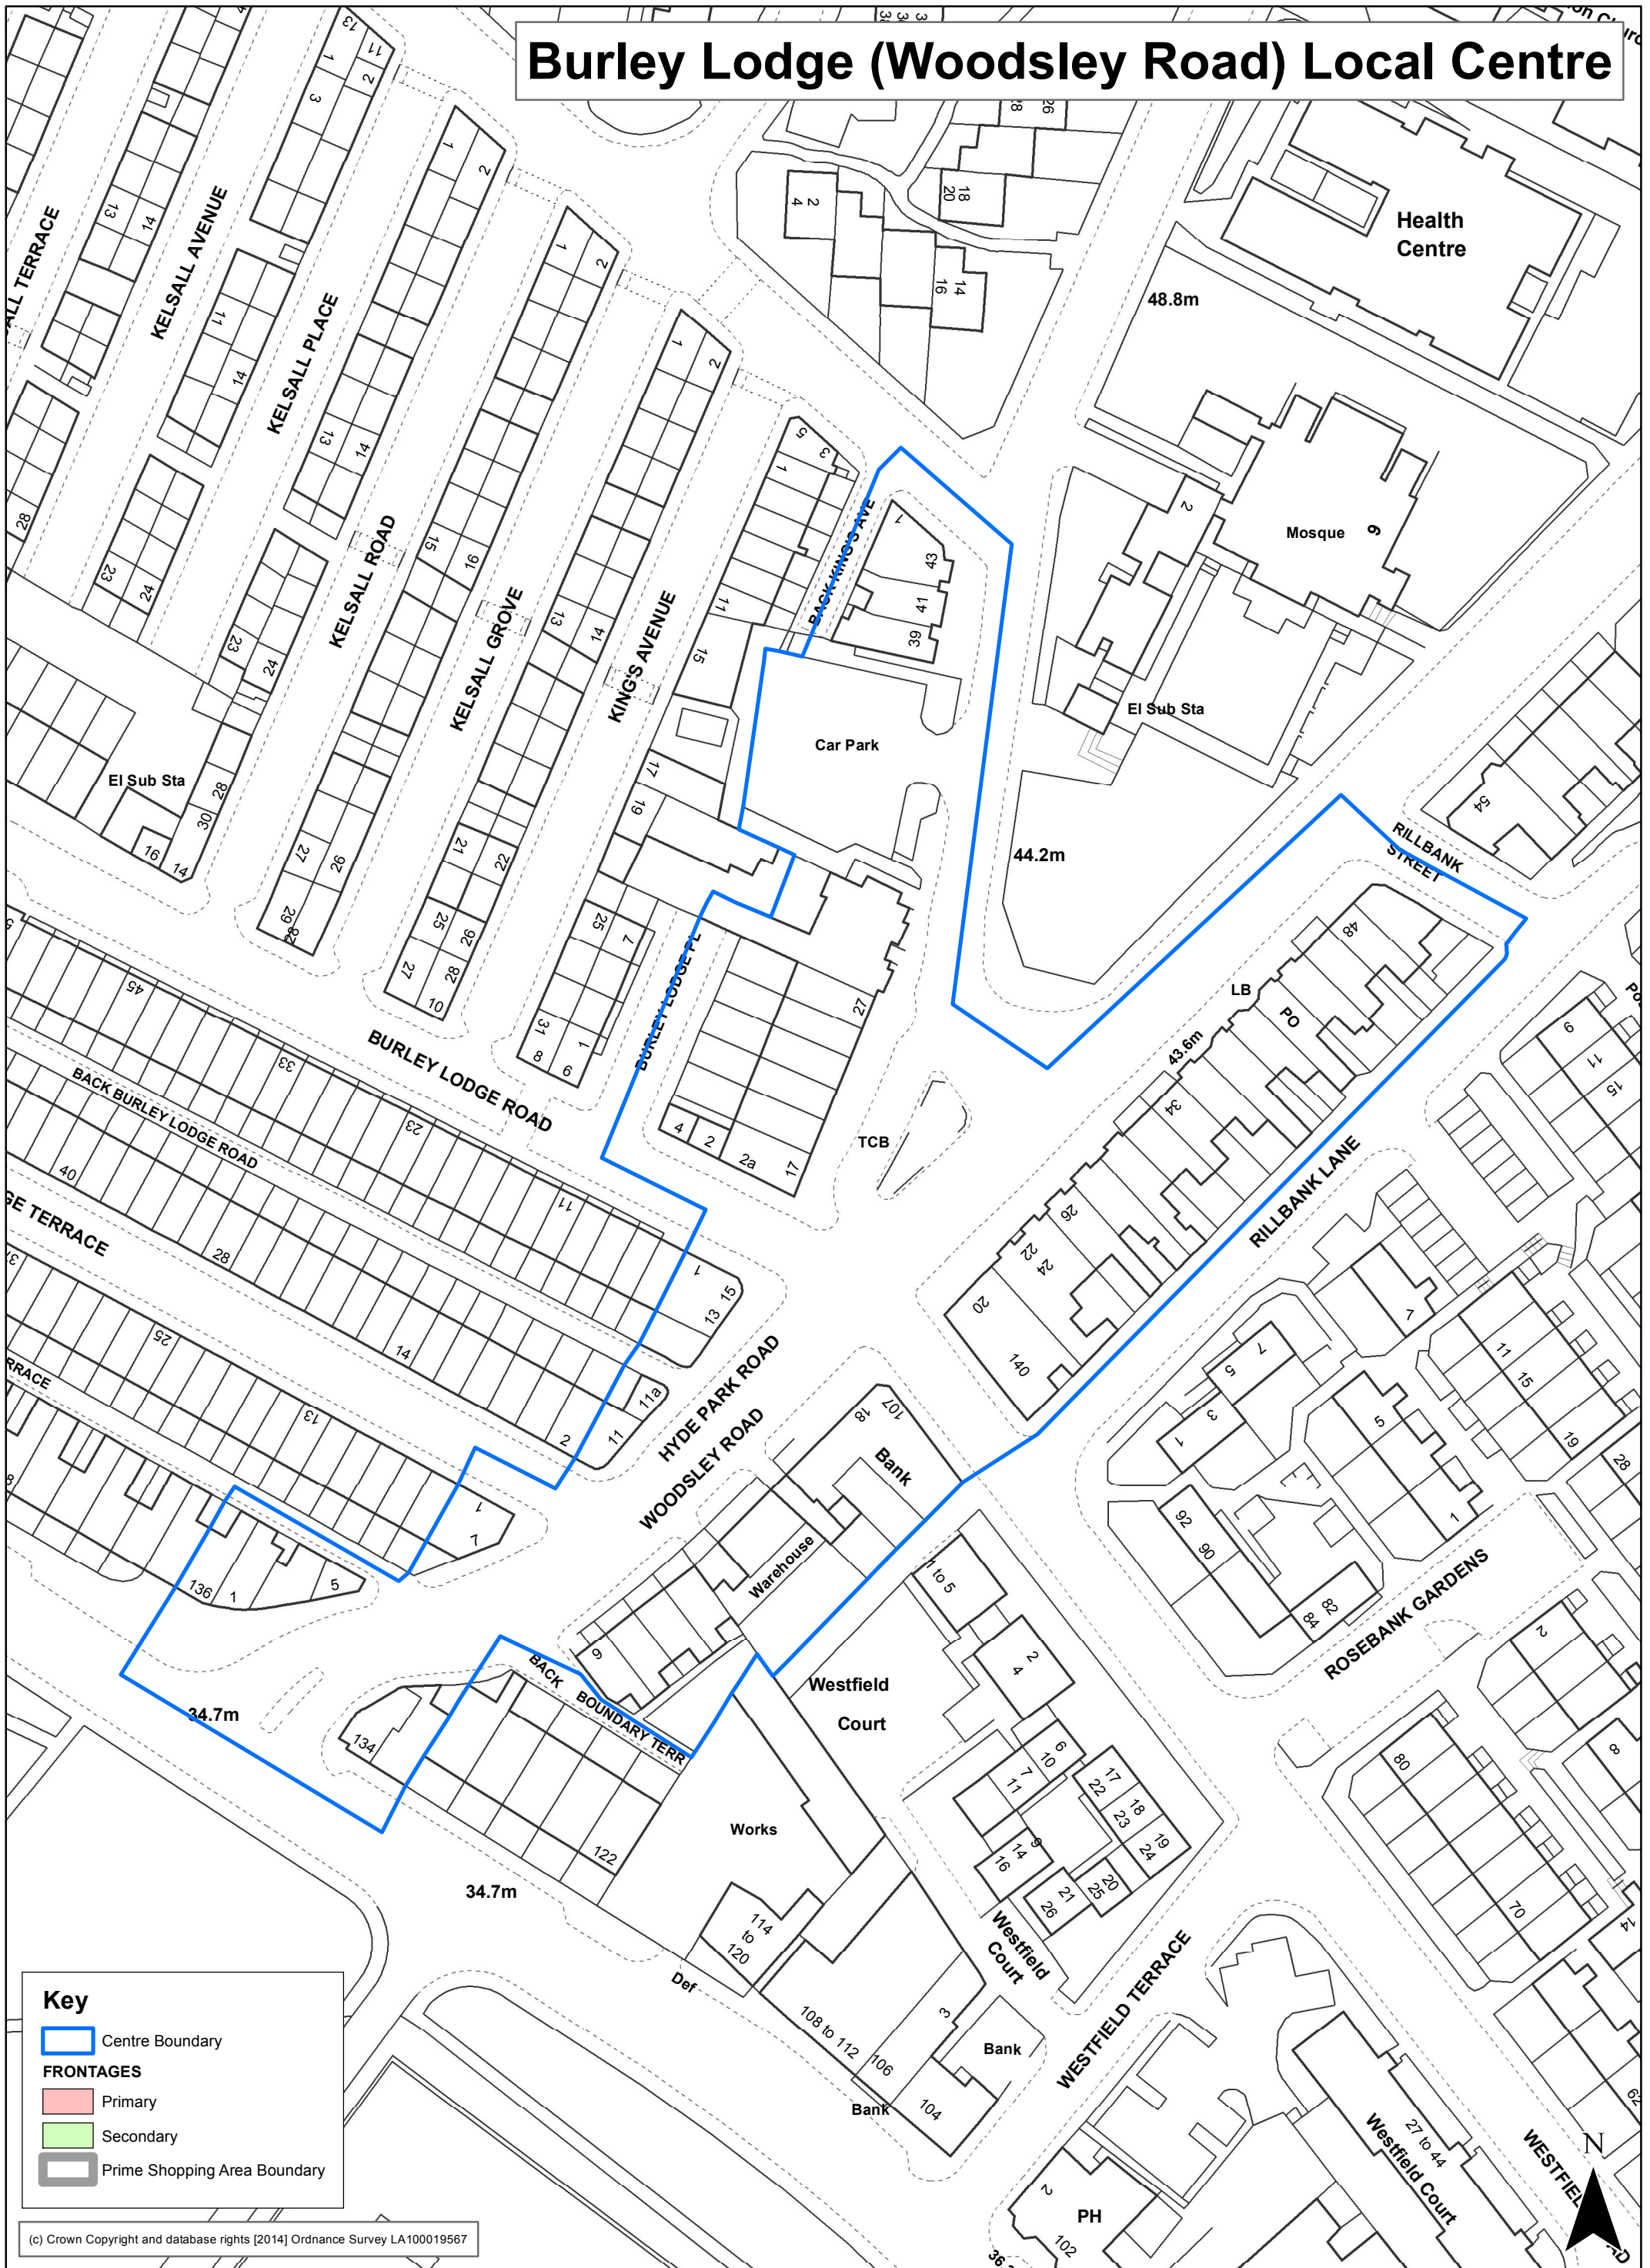

Burley Lodge (Woodsley Road) Local Centre

Key

- Centre Boundary
- FRONTAGES**
- Primary
- Secondary
- Prime Shopping Area Boundary

(c) Crown Copyright and database rights [2014] Ordnance Survey LA100019567